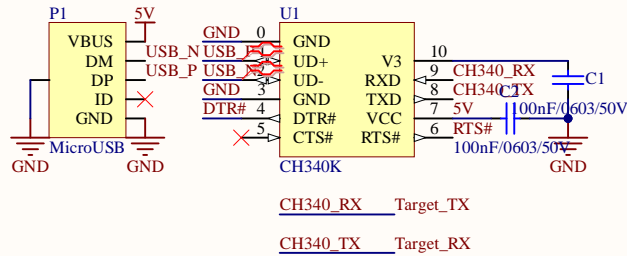

ESP-12S

USB to TTL

LDO

Connector

Signal Indicate

Auto-Program

Title			HWSD-Assistant Series-WiFi B		
Size	Number	Revision			
A4		V1.0			
Date:	11/07/2021	Sheet of			
File:	C:\Users\...\HWSD-WiFi-B SCH.SchDoc	Drawn By:		ASR-Crash	