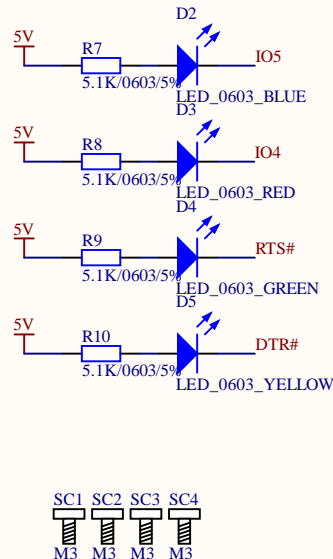

ESP-12S

USB to TTL

LDO

Connector

Signal Indicate

Auto-Program

Title			HWSD-Assistant Series-WiFi B		
Size	Number	Revision			
A4		V1.0			
Date:	11/07/2021	Sheet of			
File:	C:\Users\...\HWSD-WiFi-B SCH.SchDoc	Drawn By:		ASR-Crash	