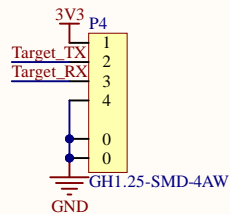

ESP-12S

USB to TTL

LDO

Connector

Signal Indicate

Auto-Program

Title			HWSD-Assistant Series-WiFi B		
Size	Number	Revision			
A4		V1.0			
Date:	11/07/2021	Sheet of			
File:	C:\Users\...\HWSD-WiFi-B SCH.SchDoc	Drawn By:		ASR-Crash	