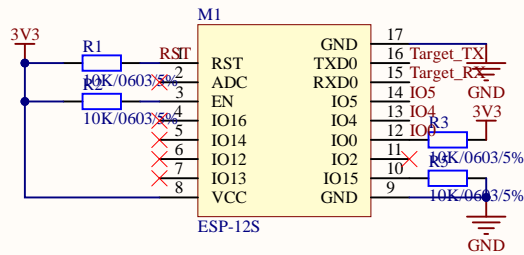

ESP-12S

USB to TTL

LDO

Connector

Signal Indicate

Auto-Program

Title			HWSD-Assistant Series-WiFi B		
Size	Number	Revision			
A4		V1.0			
Date:	11/07/2021	Sheet of			
File:	C:\Users\...\HWSD-WiFi-B SCH.SchDoc	Drawn By:		ASR-Crash	