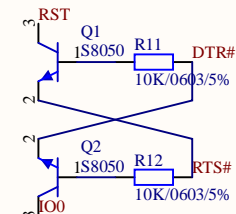

ESP-12S

USB to TTL

LDO

Connector

Signal Indicate

Auto-Program

Title			HWSD-Assistant Series-WiFi B		
Size	Number	Revision			
A4		V1.0			
Date:	11/07/2021	Sheet of			
File:	C:\Users\...\HWSD-WiFi-B SCH.SchDoc	Drawn By:		ASR-Crash	