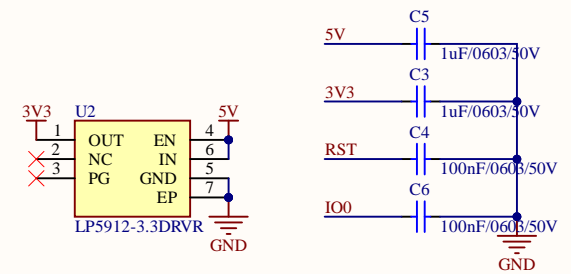

ESP-12S

USB to TTL

LDO

Connector

Signal Indicate

Auto-Program

Title			HWSD-Assistant Series-WiFi B		
Size	Number	Revision			
A4		V1.0			
Date:	11/07/2021	Sheet of			
File:	C:\Users\...\HWSD-WiFi-B SCH.SchDoc	Drawn By:		ASR-Crash	