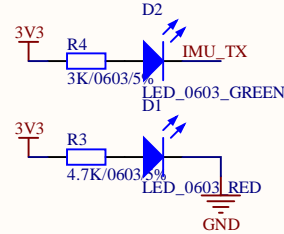

HI229

State

State

USB

Connect

LDO

Title			HWSD-SNSR Series-Gyroscope		
Size	Number	Revision		V2.0	
A4					
Date:	10/27/2021	Sheet of			
File:	C:\Users\...\HWSD-Gyroscope V2.0.SchDoc	Drawn By:	ASR-Crash		