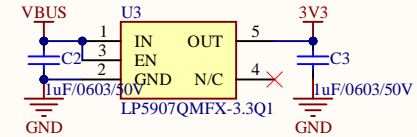

HI229

State

State

USB

Connect

LDO

Title			HWSD-SNSR Series-Gyroscope		
Size	Number	Revision		V2.0	
A4					
Date:	10/27/2021	Sheet of			
File:	C:\Users\...\HWSD-Gyroscope V2.0.SchDoc	Drawn By:	ASR-Crash		