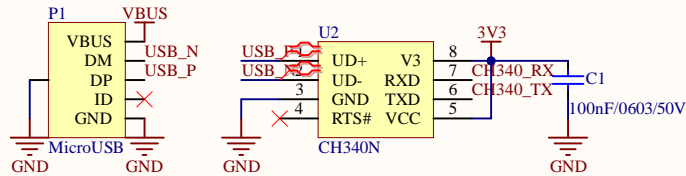

HI229

State

State

USB

Connect

LDO

Title			HWSD-SNSR Series-Gyroscope		
Size	Number	Revision		V2.0	
A4					
Date:	10/27/2021	Sheet of			
File:	C:\Users\...\HWSD-Gyroscope V2.0.SchDoc	Drawn By:	ASR-Crash		