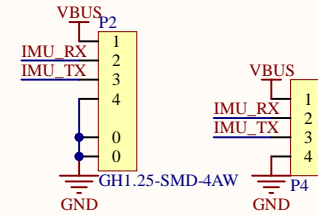

HI229

State

State

USB

Connect

LDO

Title			HWSD-SNSR Series-Gyroscope		
Size	Number	Revision		V2.0	
A4					
Date:	10/27/2021	Sheet of			
File:	C:\Users\...\HWSD-Gyroscope V2.0.SchDoc	Drawn By:	ASR-Crash		