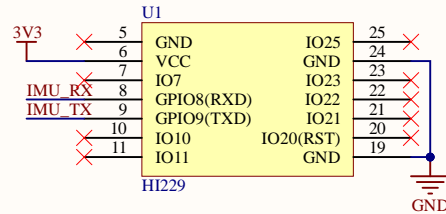

HI229

State

State

USB

Connect

LDO

Title			HWSD-SNSR Series-Gyroscope		
Size	Number	Revision		V2.0	
A4					
Date:	10/27/2021	Sheet of			
File:	C:\Users\...\HWSD-Gyroscope V2.0.SchDoc	Drawn By:	ASR-Crash		